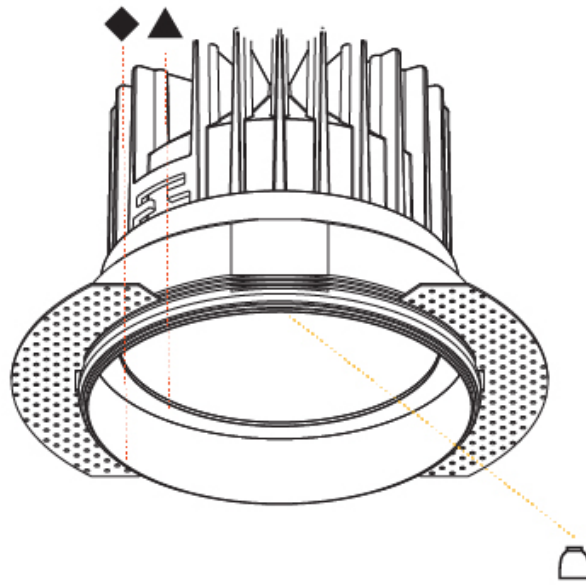

OIKO STANDARD TRIMLESS

A35436-

PROJECT _____

TYPE _____

SPECIFIER _____

QUANTITY _____

DATE _____

A