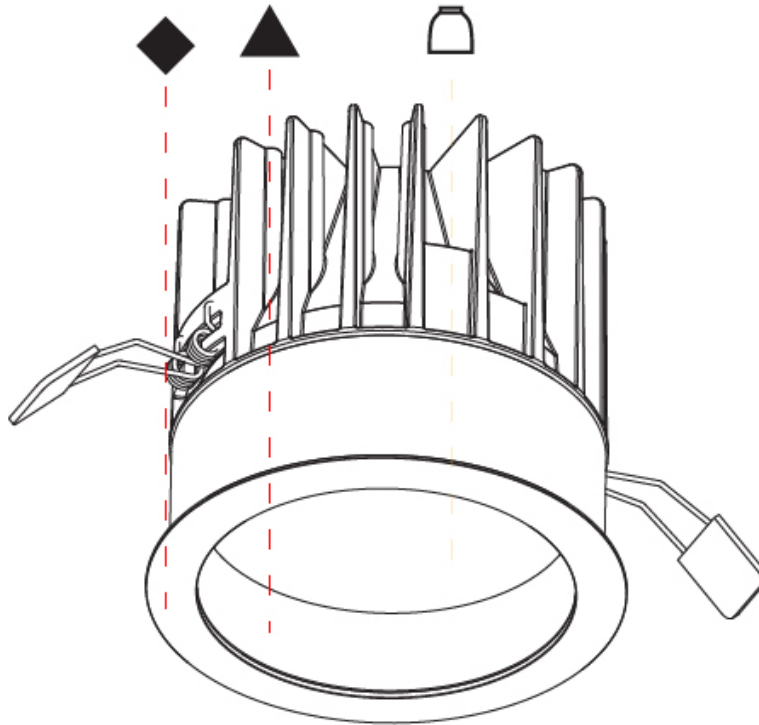

OIKO COMFORT RECESSED

A35721-

PROJECT _____

TYPE _____

SPECIFIER _____

QUANTITY _____

DATE _____

A