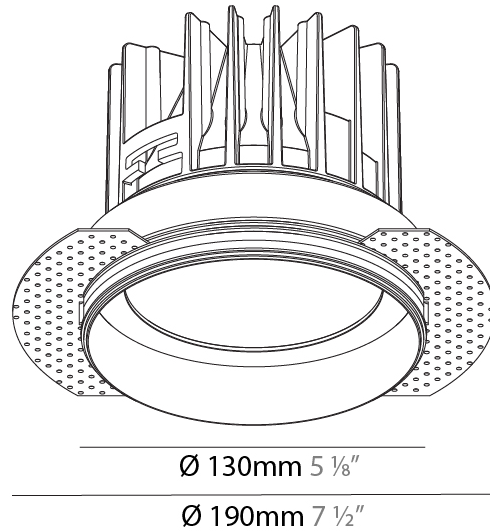

PHYSICAL

Shape: Round
Diameter (mm): 130
Diameter (in): 5 1/8
Height (mm): 122
Height (in): 4 13/16
Ceiling Thickness (mm): 10 / 12.5 / 15
Ceiling Thickness (in): 3/8 or 1/2 or 9/16
Min. Recessing Depth (mm): 130
Min. Recessing Depth (in): 5 1/8
Light Distribution: Downlight
Weight (kg): 0.882
Weight (lbs): 1.944
Fixture Finish: SSR / BKV / CWI / CRY / HAB / UFT / ITA / RUA / FTG / MYG / LOD / PUS / FRO / FUP / KIA / POP / BLS / SPG / MEY / GOH / GUM / CHC / COM / ABZ / JAG / OBR / MOS / ROR
Fixture Material: Aluminum Die Cast
Cut-out Measurements: 142mm / 5 9/16"
Upon Request: Unique Sizes Unique Ceiling Thickness

ELECTRICAL

Lamp Type: LED (Zhaga Standard)
Input Wattage (W): 28.6
Total Output Wattage (W): 26.4
Dimming: Tri-Mode (Non-Dimming and Phase Dimming (120Vac only) and 0-10V Dimming)
Driver Included: No
Driver Location: Recessed Housing
Driver Type: Constant Current - Universal
Driver Class: Class 2
Housing: See components
Input Voltage (V): 120 - 277
Constant Current (MA): 700

LED

Color Temperature (°K): 2700 / 3000 / 3500 / 4000
Max. Delivered Lumen (lm): 2282 / 2340 / 2436 / 2486
CRI: >90 CRI
Lamp Life (hrs): 50000

OPTICAL

Reflector°: 12 / 24 / 40

RATINGS AND CERTIFICATIONS

Certified By: Certified for North American Standards
IP rating: IP20
Upon Request: Special Beam Angles