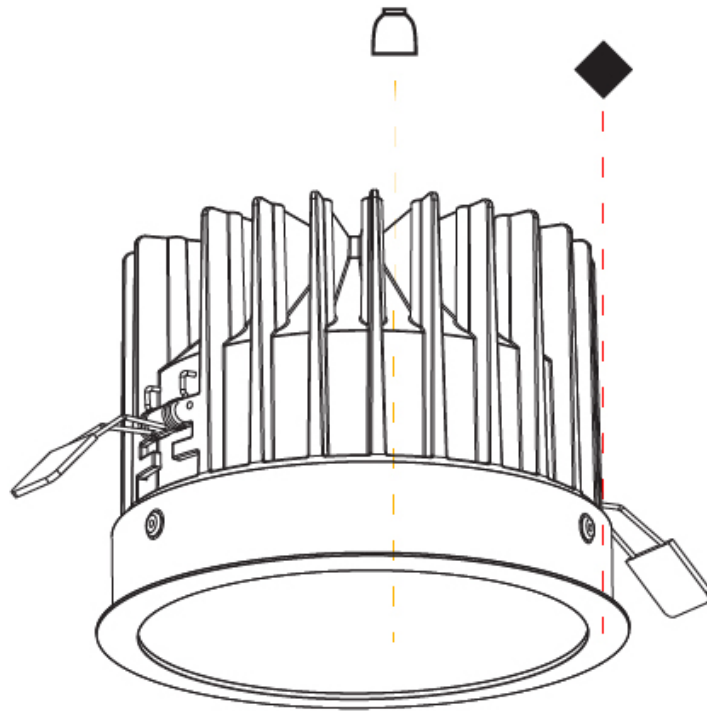

OIKO STANDARD RECESSED

A37870-

PROJECT	_____
TYPE	_____
SPECIFIER	_____
QUANTITY	_____
DATE	_____