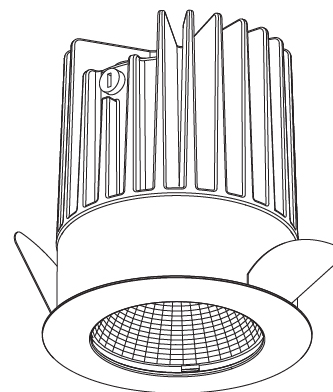

GENERAL

Series: Oiko
Subseries: Oiko Standard
Brand: Prolicht
Division: Architectural
Mounting Type: Recessed
Mounting Location: Ceiling
Subcategory: Downlight

PHYSICAL

Shape: Round
Diameter (mm): 64
Diameter (in): 2 1/2
Height (mm): 74
Height (in): 2 15/16
Ceiling Thickness (mm): 10 / 12.5 / 15
Ceiling Thickness (in): 3/8 or 1/2 or 9/16
Min. Recessing Depth (mm): 90
Min. Recessing Depth (in): 3 9/16
Light Distribution: Downlight
Weight (kg): 0.22
Weight (lbs): 0.49
Fixture Finish: SSR / BKV / CWI / CRY / HAB / UFT / ITA / RUA / FTG / MYG / LOD / PUS / FRO / FUP / KIA / POP / BLS / SPG / MEY / GOH / GUM / CHC / COM / ABZ / JAG / OBR / MOS / ROR
Fixture Material: Aluminum Die Cast
Cut-out Measurements: D. - 60mm / 2 3/8"

ELECTRICAL

Lamp Type: LED (Zhaga Standard)
Input Wattage (W): 14.3
Total Output Wattage (W): 13
Dimming: Tri-Mode (Non-Dimming and Phase Dimming (120Vac only) and 0-10V Dimming)
Driver Included: No
Driver Location: Remote
Driver Type: Constant Current - Universal
Driver Class: Class 2
Input Voltage (V): 120 - 277
Constant Current (MA): 350

LED

Number of LEDs: 1
Color Temperature (°K): 2700 / 3000 / 3500 / 4000
Max. Delivered Lumen (lm): 890 / 920 / 970 / 990
Nominal Lumen (lm): 1304 / 1352 / 1421 / 1450
CRI: >90 CRI
Lamp Life (hrs): 50000

OPTICAL

Reflector°: 20 / 40 / 60

RATINGS AND CERTIFICATIONS

Certified By: Certified for North American Standards
IP rating: IP20

74mm 2 15/16"

Ø 41mm 1 5/8"

Ø 64mm 2 1/2"

90mm
3 5/8"

60mm
2 3/8"

10-15
3/8" - 9/16"