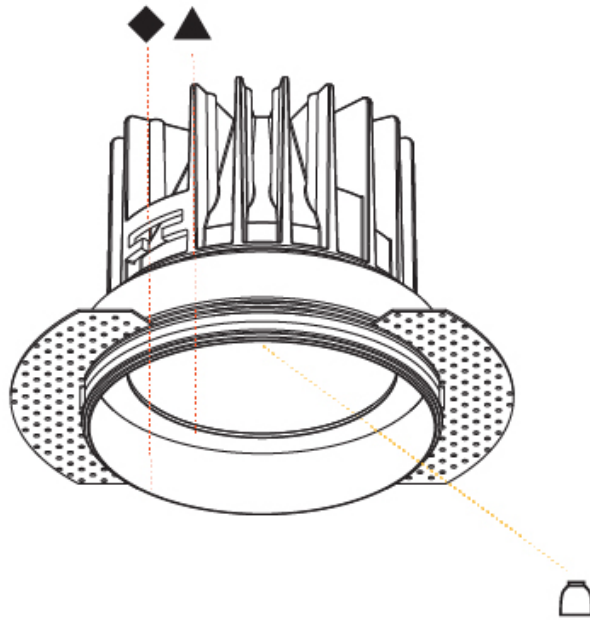

OIKO STANDARD TRIMLESS

A35434-

PROJECT
TYPE
SPECIFIER
QUANTITY
DATE