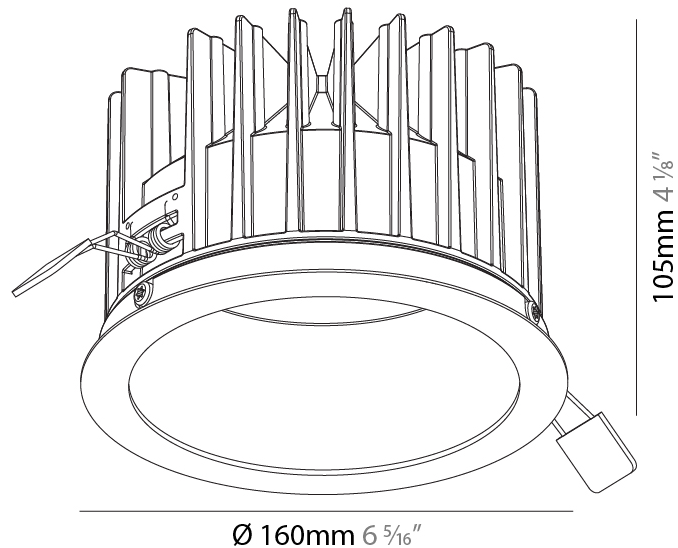

GENERAL

Series: Oiko
Subseries: Oiko Wide
Brand: Prolight
Division: Architectural
Mounting Type: Recessed
Mounting Location: Ceiling
Subcategory: Downlight

PHYSICAL

Shape: Round
Diameter (mm): 160
Diameter (in): 6 5/16
Height (mm): 105
Height (in): 4 1/8
Ceiling Thickness (mm): 10 / 12.5 / 15
Ceiling Thickness (in): 3/8 or 1/2 or 9/16
Min. Recessing Depth (mm): 120
Min. Recessing Depth (in): 4 3/4
Light Distribution: Downlight
Weight (kg): 0.936
Weight (lbs): 2.06
Fixture Finish: SSR / BKV / CWI / CRY / HAB / UFT / ITA / RUA / FTG / MYG / LOD / PUS / FRO / FUP / KIA / POP / BLS / SPG / MEY / GOH / GUM / CHC / COM / ABZ / JAG / OBR / MOS / ROR
Fixture Material: Aluminum Die Cast
Cut-out Measurements: D. - 155mm / 6 1/8"

ELECTRICAL

Lamp Type: LED (Zhaga Standard)
Input Wattage (W): 37.4
Total Output Wattage (W): 34
Dimming: Tri-Mode (Non-Dimming and Phase Dimming (120Vac only) and 0-10V Dimming)
Driver Included: No
Driver Location: Recessed Housing
Driver Type: Constant Current - Universal
Housing: See components
Input Voltage (V): 120 - 277
Constant Current (MA): 900

LED

Number of LEDs: 1
Color Temperature (°K): 3000 / 3500 / 4000
Max. Delivered Lumen (lm): 3490 / 2597 / 2650
Nominal Lumen (lm): 4309 / 3205 / 3270
CRI: >90 CRI
Lamp Life (hrs): 50000

OPTICAL

RATINGS AND CERTIFICATIONS

Certified By: Certified for North American Standards
IP rating: IP20