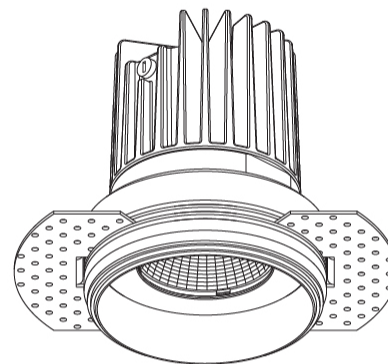

90mm 3 ⁹/₁₆"

Ø 65mm 2 ⁹/₁₆"

Ø 115mm 4 ¹/₂"

110mm
4 ³/₁₆"

79mm
3 ¹/₄"

10 | 12 1/2 | 15
3/16" | 1/2" | 9/16"