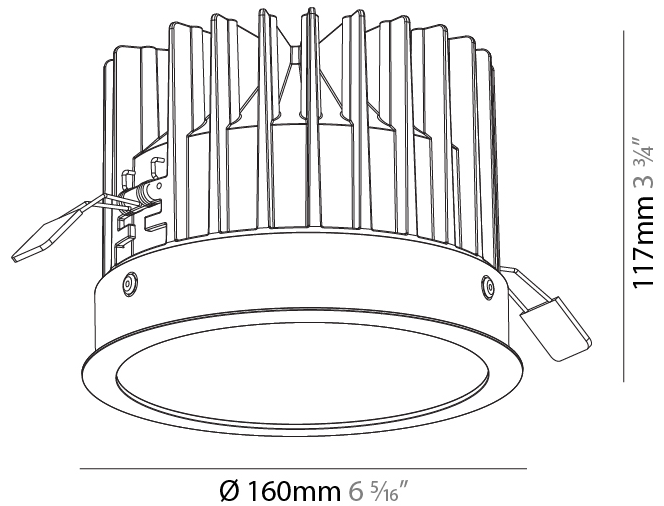

GENERAL

Series: Oiko
Subseries: Oiko Standard
Brand: Prolicht
Division: Architectural
Mounting Type: Recessed
Mounting Location: Ceiling
Subcategory: Downlight

PHYSICAL

Shape: Round
Diameter (mm): 160
Diameter (in): 6 5/16
Height (mm): 117
Height (in): 4 5/8
Ceiling Thickness (mm): 10 / 12.5 / 15
Ceiling Thickness (in): 3/8 or 1/2 or 9/16
Min. Recessing Depth (mm): 130
Min. Recessing Depth (in): 5 1/8
Light Distribution: Downlight
Weight (kg): 0.98
Weight (lbs): 2.16
Fixture Finish: SSR / BKV / CWI / CRY / HAB / UFT / ITA / RUA / FTG / MYG / LOD / PUS / FRO / FUP / KIA / POP / BLS / SPG / MEY / GOH / GUM / CHC / COM / ABZ / JAG / OBR / MOS / ROR
Fixture Material: Aluminum Die Cast
Cut-out Measurements: D. - 155mm / 6 1/8"

ELECTRICAL

Lamp Type: LED (Zhaga Standard)
Input Wattage (W): 36.4
Total Output Wattage (W): 34
Dimming: Tri-Mode (Non-Dimming and Phase Dimming (120Vac only) and 0-10V Dimming)
Driver Included: No
Driver Location: Recessed Housing
Driver Type: Constant Current - Universal
Housing: See components
Input Voltage (V): 120 - 277
Constant Current (MA): 1050

LED

Number of LEDs: 1
Color Temperature (°K): 3000 / 3500 / 4000
Max. Delivered Lumen (lm): 2940 / 3061 / 3123
CRI: >90 CRI
Efficiency (%): 81 / 80 / 75
Lamp Life (hrs): 50000

OPTICAL

Reflector°: 17 / 30 / 50

RATINGS AND CERTIFICATIONS

Certified By: Certified for North American Standards
IP rating: IP20