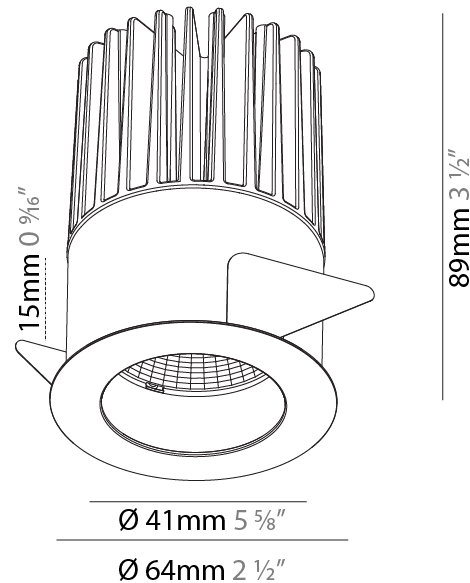

GENERAL

Series: Oiko
Subseries: Oiko Comfort
Brand: Prolicht
Division: Architectural
Mounting Type: Recessed
Mounting Location: Ceiling
Subcategory: Downlight

PHYSICAL

Shape: Round
Diameter (mm): 64
Diameter (in): 2 1/2
Height (mm): 89
Height (in): 3 1/2
Ceiling Thickness (mm): 10 / 12.5 / 15
Ceiling Thickness (in): 3/8 or 1/2 or 9/16
Min. Recessing Depth (mm): 100
Min. Recessing Depth (in): 3 15/16
Light Distribution: Downlight
Weight (kg): 0.253
Weight (lbs): 0.56
Fixture Finish: SSR / BKV / CWI / CRY / HAB / UFT / ITA / RUA / FTG / MYG / LOD / PUS / FRO / FUP / KIA / POP / BLS / SPG / MEY / GOH / GUM / CHC / COM / ABZ / JAG / OBR / MOS / ROR
Fixture Material: Aluminum Die Cast
Cut-out Measurements: D. - 60mm / 2 3/8"

ELECTRICAL

Lamp Type: LED (Zhaga Standard)
Input Wattage (W): 14.3
Total Output Wattage (W): 13
Dimming: Tri-Mode (Non-Dimming and Phase Dimming (120Vac only) and 0-10V Dimming)
Driver Included: No
Driver Location: Remote
Driver Type: Constant Current - Universal - Universal - Phase dimming @120Vac only
Driver Class: Class 2
Input Voltage (V): 120 - 277
Constant Current (MA): 350

LED

Number of LEDs: 1
Color Temperature (°K): 2700 / 3000 / 3500 / 4000
Max. Delivered Lumen (lm): 890 / 920 / 970 / 990
Nominal Lumen (lm): 1304 / 1352 / 1421 / 1450
CRI: >90 CRI
Lamp Life (hrs): 50000

OPTICAL

Reflector°: 20 / 40 / 60

RATINGS AND CERTIFICATIONS

Certified By: Certified for North American Standards
IP rating: IP20