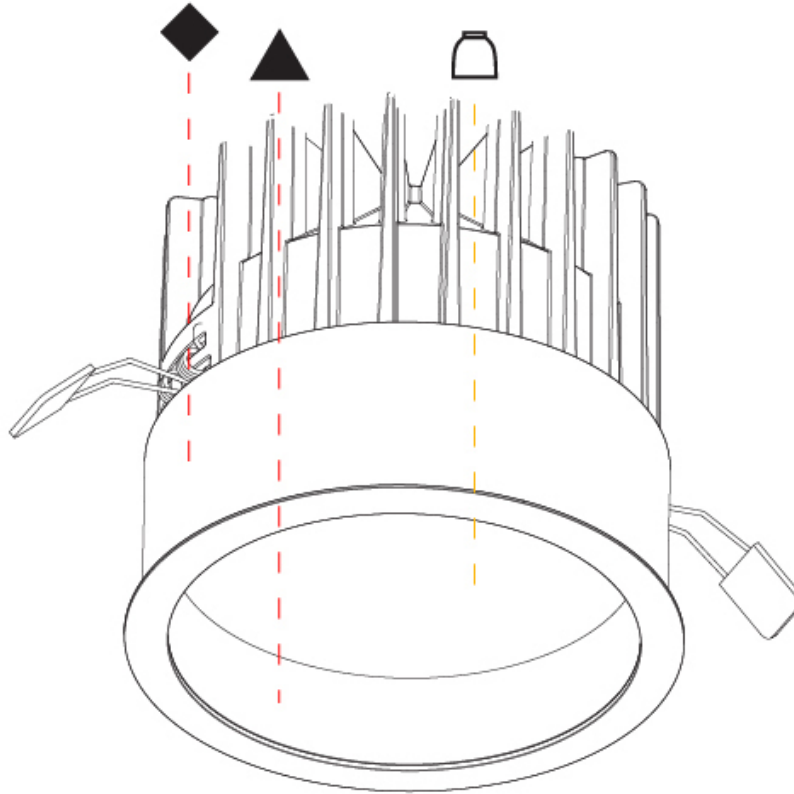

OIKO COMFORT RECESSED

A35722-

PROJECT	_____
TYPE	_____
SPECIFIER	_____
QUANTITY	_____
DATE	_____

A