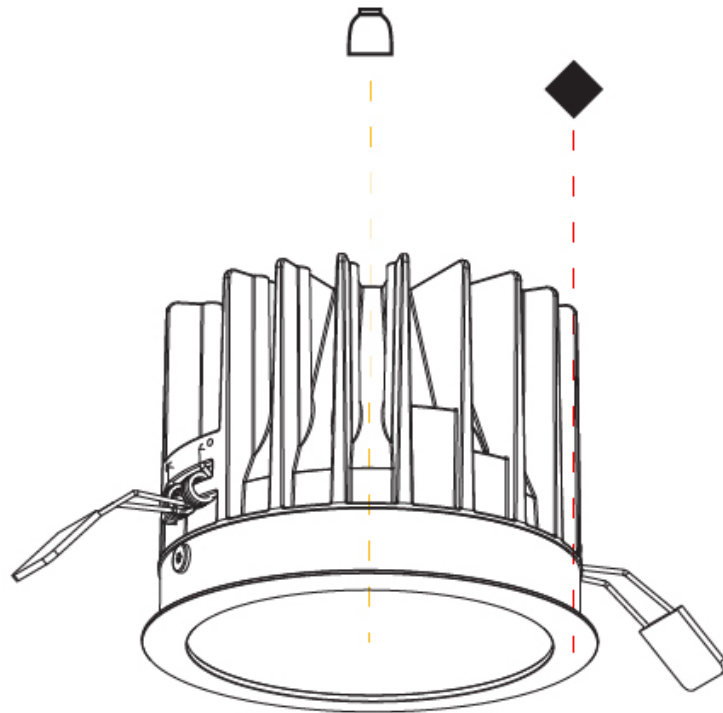

OIKO STANDARD RECESSED

A37868-

PROJECT _____

TYPE _____

SPECIFIER _____

QUANTITY _____

DATE _____

A