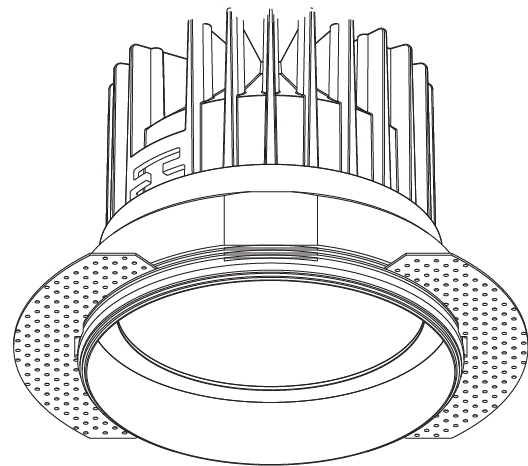

PHYSICAL

Shape: Round
Diameter (mm): 160
Diameter (in): 6 5/16
Height (mm): 146
Height (in): 5 3/4
Ceiling Thickness (mm): 10 / 12.5 / 15
Ceiling Thickness (in): 3/8 or 1/2 or 9/16
Min. Recessing Depth (mm): 160
Min. Recessing Depth (in): 6 5/16
Light Distribution: Downlight
Weight (kg): 1.282
Weight (lbs): 2.826
Fixture Finish: SSR / BKV / CWI / CRY / HAB / UFT / ITA / RUA / FTG / MYG / LOD / PUS / FRO / FUP / KIA / POP / BLS / SPG / MEY / GOH / GUM / CHC / COM / ABZ / JAG / OBR / MOS / ROR
Fixture Material: Aluminum Die Cast
Cut-out Measurements: 172mm / 6 3/4"
Upon Request: Unique Sizes Unique Ceiling Thickness

ELECTRICAL

Lamp Type: LED (Zhaga Standard)
Input Wattage (W): 37.4
Total Output Wattage (W): 33.6 / 34.1
Dimming: Tri-Mode (Non-Dimming and Phase Dimming (120Vac only) and 0-10V Dimming)
Driver Included: No
Driver Location: Recessed Housing
Driver Type: Constant Current - Universal
Driver Class: Class 2
Housing: See components
Input Voltage (V): 120 - 277
Constant Current (MA): 900

LED

Color Temperature (°K): 2700 / 3000 / 3500 / 4000
Max. Delivered Lumen (lm): 2940 / 3123
CRI: >90 CRI
Lamp Life (hrs): 50000
Upon Request: Special Color Temperature RGB-W Tunable White Special LED

OPTICAL

Reflector°: 17 / 30 / 50
Upon Request: Special Beam Angles

RATINGS AND CERTIFICATIONS

Certified By: Certified for North American Standards
IP rating: IP20

Ø 160mm 5 5/16"
Ø 225mm 8 7/8"