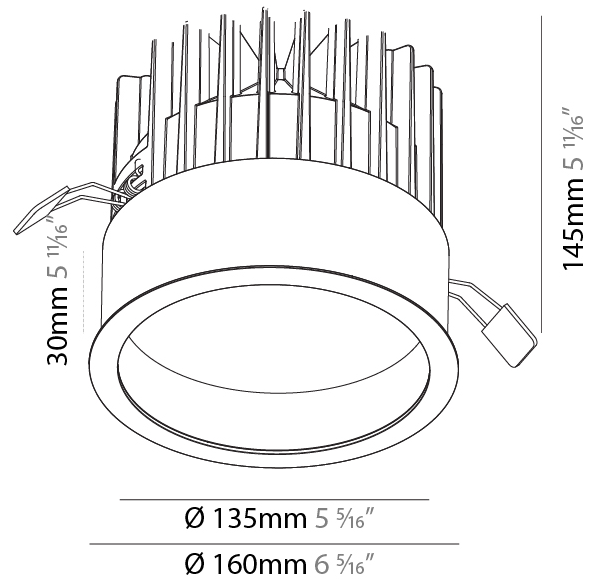

GENERAL

Series: Oiko
Subseries: Oiko Comfort
Brand: Prolight
Division: Architectural
Mounting Type: Recessed
Mounting Location: Ceiling
Subcategory: Downlight

PHYSICAL

Shape: Round
Diameter (mm): 160
Diameter (in): 6 5/16
Height (mm): 145
Height (in): 5 11/16
Ceiling Thickness (mm): 10 / 12.5 / 15
Ceiling Thickness (in): 3/8 or 1/2 or 9/16
Min. Recessing Depth (mm): 150
Min. Recessing Depth (in): 5 7/8
Light Distribution: Downlight
Weight (kg): 1.224
Weight (lbs): 2.7
Fixture Finish: SSR / BKV / CWI / CRY / HAB / UFT / ITA / RUA / FTG / MYG / LOD / PUS / FRO / FUP / KIA / POP / BLS / SPG / MEY / GOH / GUM / CHC / COM / ABZ / JAG / OBR / MOS / ROR
Fixture Material: Aluminum Die Cast
Cut-out Measurements: D. - 155mm / 6 1/8"

ELECTRICAL

Lamp Type: LED (Zhaga Standard)
Input Wattage (W): 37.4
Total Output Wattage (W): 33.6 / 34.1
Dimming: Tri-Mode (Non-Dimming and Phase Dimming (120Vac only) and 0-10V Dimming)
Driver Included: No
Driver Location: Recessed Housing
Driver Type: Constant Current - Universal
Housing: See components
Input Voltage (V): 120 - 277
Constant Current (MA): 900

LED

Number of LEDs: 1
Color Temperature (°K): 3000 / 3500 / 4000
Max. Delivered Lumen (lm): 2940 / 3061 / 3123
CRI: >90 CRI
Lamp Life (hrs): 50000

OPTICAL

Reflector: 17 / 30 / 50

RATINGS AND CERTIFICATIONS

Certified By: Certified for North American Standards
IP rating: IP20