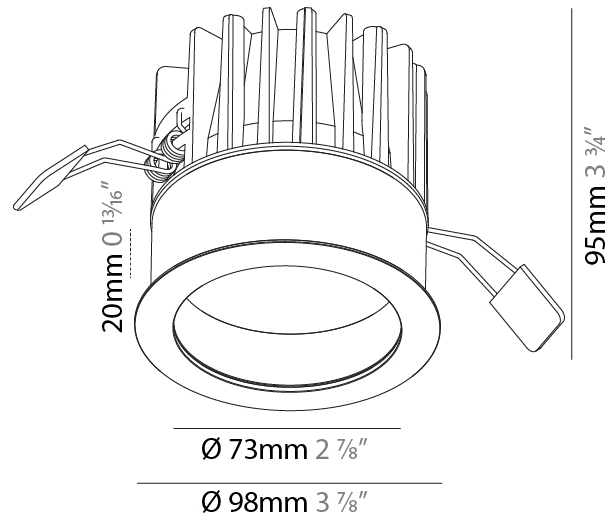

GENERAL

Series: Oiko
Subseries: Oiko Comfort
Brand: Prolicht
Division: Architectural
Mounting Type: Recessed
Mounting Location: Ceiling
Subcategory: Downlight

PHYSICAL

Shape: Round
Diameter (mm): 98
Diameter (in): 3 7/8
Height (mm): 95
Height (in): 3 3/4
Ceiling Thickness (mm): 10 / 12.5 / 15
Ceiling Thickness (in): 3/8 or 1/2 or 9/16
Min. Recessing Depth (mm): 110
Min. Recessing Depth (in): 4 5/16
Light Distribution: Downlight
Weight (kg): 0.452
Weight (lbs): 1
Fixture Finish: SSR / BKV / CWI / CRY / HAB / UFT / ITA / RUA / FTG / MYG / LOD / PUS / FRO / FUP / KIA / POP / BLS / SPG / MEY / GOH / GUM / CHC / COM / ABZ / JAG / OBR / MOS / ROR
Fixture Material: Aluminum Die Cast
Cut-out Measurements: D. - 92mm / 3 5/8"

ELECTRICAL

Lamp Type: LED (Zhaga Standard)
Input Wattage (W): 20.9
Total Output Wattage (W): 18.7
Dimming: Tri-Mode (Non-Dimming and Phase Dimming (120Vac only) and 0-10V Dimming)
Driver Included: No
Driver Location: Recessed Housing
Driver Type: Constant Current - Universal
Housing: See components
Input Voltage (V): 120 - 277
Constant Current (MA): 500

LED

Number of LEDs: 1
Color Temperature (°K): 2700 / 3000 / 3500 / 4000
Max. Delivered Lumen (lm): 1630 / 1670 / 1754 / 1790
Nominal Lumen (lm): 2360 / 2420 / 2548 / 2600
CRI: >90 CRI
Lamp Life (hrs): 50000

OPTICAL

Reflector°: 18 / 26 / 40

RATINGS AND CERTIFICATIONS

Certified By: Certified for North American Standards
IP rating: IP20