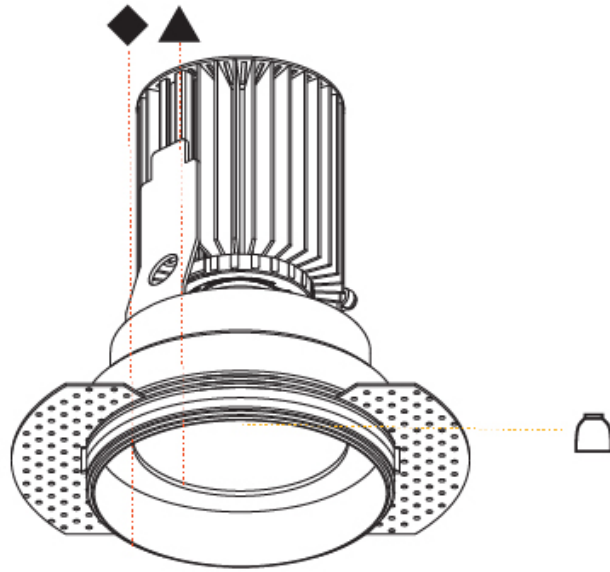

OIKO STANDARD TRIMLESS

A35431-

PROJECT

TYPE

SPECIFIER

QUANTITY

DATE

A