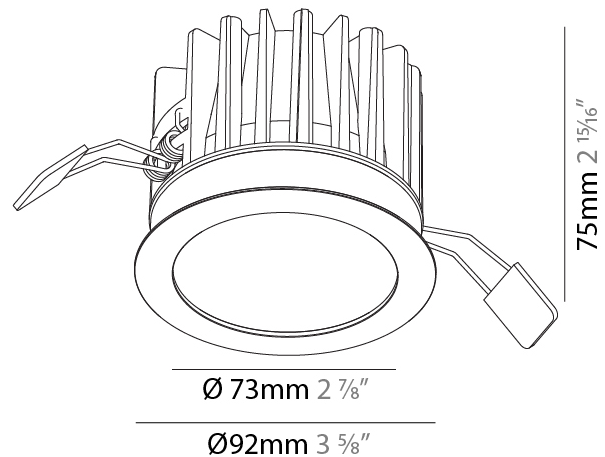

GENERAL

Series: Oiko
Subseries: Oiko Standard
Brand: Prolicht
Division: Architectural
Mounting Type: Recessed
Mounting Location: Ceiling
Subcategory: Downlight

PHYSICAL

Shape: Round
Diameter (mm): 98
Diameter (in): 3 7/8
Height (mm): 75
Height (in): 2 15/16
Ceiling Thickness (mm): 10 / 12.5 / 15
Ceiling Thickness (in): 3/8 or 1/2 or 9/16
Min. Recessing Depth (mm): 90
Min. Recessing Depth (in): 3 9/16
Light Distribution: Downlight
Weight (kg): 0.357
Weight (lbs): 0.79
Fixture Finish: SSR / BKV / CWI / CRY / HAB / UFT / ITA / RUA / FTG / MYG / LOD / PUS / FRO / FUP / KIA / POP / BLS / SPG / MEY / GOH / GUM / CHC / COM / ABZ / JAG / OBR / MOS / ROR
Fixture Material: Aluminum Die Cast
Cut-out Measurements: Ø 92mm / 3 5/8"

ELECTRICAL

Lamp Type: LED (Zhaga Standard)
Input Wattage (W): 20.9
Total Output Wattage (W): 18.7
Dimming: Tri-Mode (Non-Dimming and Phase Dimming (120Vac only) and 0-10V Dimming)
Driver Included: No
Driver Location: Recessed Housing
Driver Type: Constant Current - Universal
Housing: See components
Input Voltage (V): 120 - 277
Constant Current (MA): 500

LED

Number of LEDs: 1
Color Temperature (°K): 2700 / 3000 / 3500 / 4000
Max. Delivered Lumen (lm): 1630 / 1670 / 1754 / 1790
Nominal Lumen (lm): 2360 / 2420 / 2548 / 2600
CRI: >90 CRI
Lamp Life (hrs): 50000

OPTICAL

Reflector°: 16 / 26 / 34

RATINGS AND CERTIFICATIONS

Certified By: Certified for North American Standards
IP rating: IP20