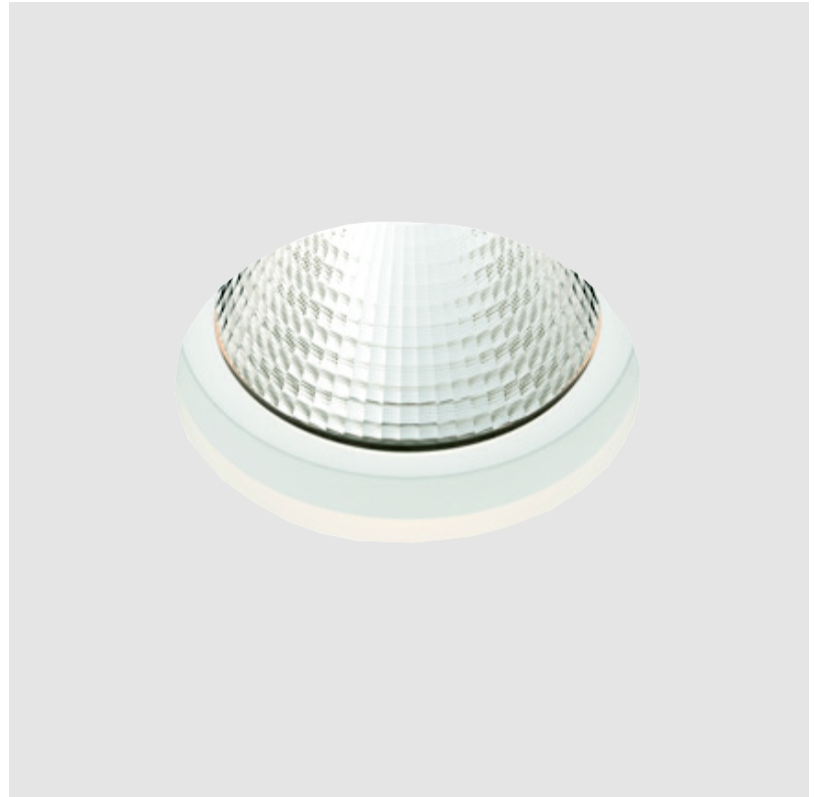

PHYSICAL

Shape: Round
Diameter (mm): 160
Diameter (in): 6 5/16
Height (mm): 146
Height (in): 5 3/4
Ceiling Thickness (mm): 10 / 12.5 / 15
Ceiling Thickness (in): 3/8 or 1/2 or 9/16
Min. Recessing Depth (mm): 160
Min. Recessing Depth (in): 6 5/16
Light Distribution: Downlight
Weight (kg): 1.282
Weight (lbs): 2.826
Fixture Finish: SSR / BKV / CWI / CRY / HAB / UFT / ITA / RUA / FTG / MYG / LOD / PUS / FRO / FUP / KIA / POP / BLS / SPG / MEY / GOH / GUM / CHC / COM / ABZ / JAG / OBR / MOS / ROR
Fixture Material: Aluminum Die Cast
Cut-out Measurements: 172mm / 6 3/4"
Upon Request: Unique Sizes Unique Ceiling Thickness

ELECTRICAL

Lamp Type: LED (Zhaga Standard)
Input Wattage (W): 37.4
Total Output Wattage (W): 33.6 / 34.1
Dimming: Tri-Mode (Non-Dimming and Phase Dimming (120Vac only) and 0-10V Dimming)
Driver Included: No
Driver Location: Recessed Housing
Driver Type: Constant Current - Universal
Driver Class: Class 2
Housing: See components
Input Voltage (V): 120 - 277
Constant Current (MA): 900

LED

Color Temperature (°K): 2700 / 3000 / 3500 / 4000
Max. Delivered Lumen (lm): 2940 / 3123
CRI: >90 CRI
Lamp Life (hrs): 50000
Upon Request: Special Color Temperature RGB-W Tunable White Special LED

OPTICAL

Reflector°: 17 / 30 / 50
Upon Request: Special Beam Angles

RATINGS AND CERTIFICATIONS

Certified By: Certified for North American Standards
IP rating: IP20

Ø 160mm 5 5/16"
Ø 225mm 8 7/8"