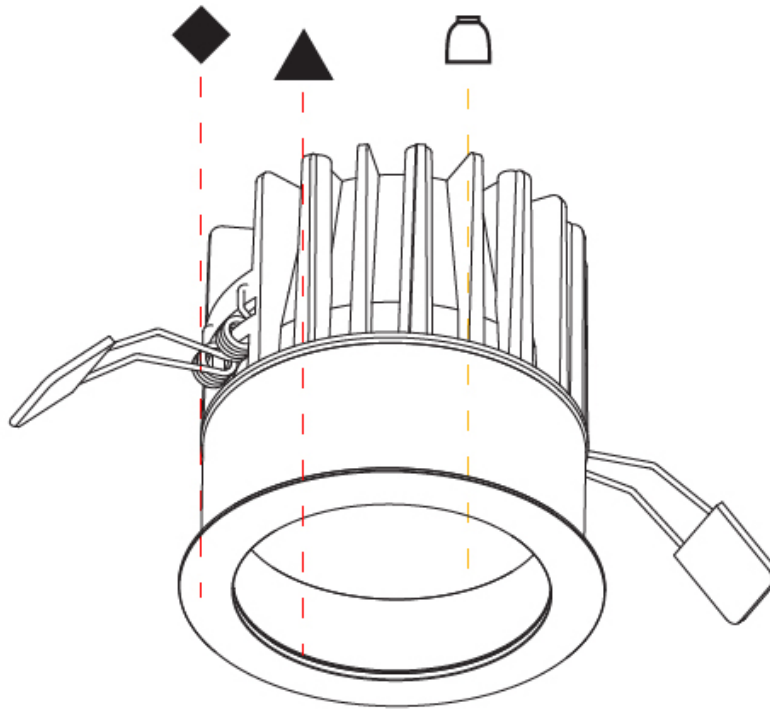

OIKO COMFORT RECESSED

A35723-

PROJECT	_____
TYPE	_____
SPECIFIER	_____
QUANTITY	_____
DATE	_____

A