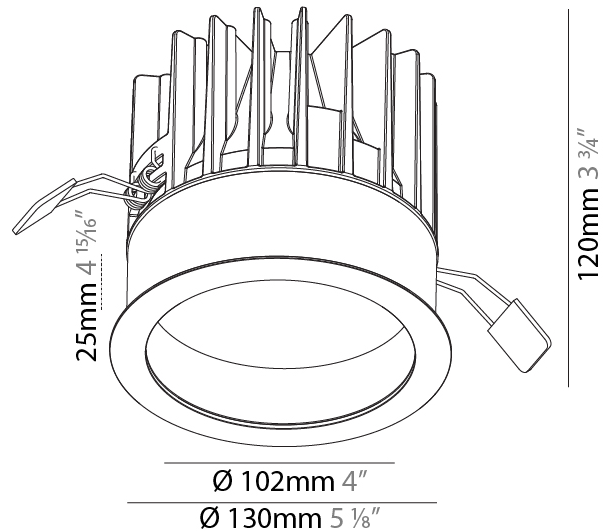

GENERAL

Series: Oiko
Subseries: Oiko Comfort
Brand: Prolight
Division: Architectural
Mounting Type: Recessed
Mounting Location: Ceiling
Subcategory: Downlight

PHYSICAL

Shape: Round
Diameter (mm): 130
Diameter (in): 5 1/8
Height (mm): 120
Height (in): 4 3/4
Ceiling Thickness (mm): 10 / 12.5 / 15
Ceiling Thickness (in): 3/8 or 1/2 or 9/16
Min. Recessing Depth (mm): 130
Min. Recessing Depth (in): 5 1/8
Light Distribution: Downlight
Weight (kg): 0.82
Weight (lbs): 1.81
Fixture Finish: SSR / BKV / CWI / CRY / HAB / UFT / ITA / RUA / FTG / MYG / LOD / PUS / FRO / FUP / KIA / POP / BLS / SPG / MEY / GOH / GUM / CHC / COM / ABZ / JAG / OBR / MOS / ROR
Fixture Material: Aluminum Die Cast
Cut-out Measurements: D. - 130mm / 5 1/8"

ELECTRICAL

Lamp Type: LED (Zhaga Standard)
Input Wattage (W): 28.6
Total Output Wattage (W): 26
Dimming: Tri-Mode (Non-Dimming and Phase Dimming (120Vac only) and 0-10V Dimming)
Driver Included: No
Driver Location: Recessed Housing
Driver Type: Constant Current - Universal
Housing: See components
Input Voltage (V): 120 - 277
Constant Current (MA): 700

LED

Number of LEDs: 1
Color Temperature (°K): 2700 / 3000 / 3500 / 4000
Max. Delivered Lumen (lm): 2282 / 2340 / 2436 / 2486
Nominal Lumen (lm): 3210 / 3290 / 34459 / 3530
CRI: >90 CRI
Lamp Life (hrs): 50000

OPTICAL

Reflector°: 12 / 24 / 40

RATINGS AND CERTIFICATIONS

Certified By: Certified for North American Standards
IP rating: IP20