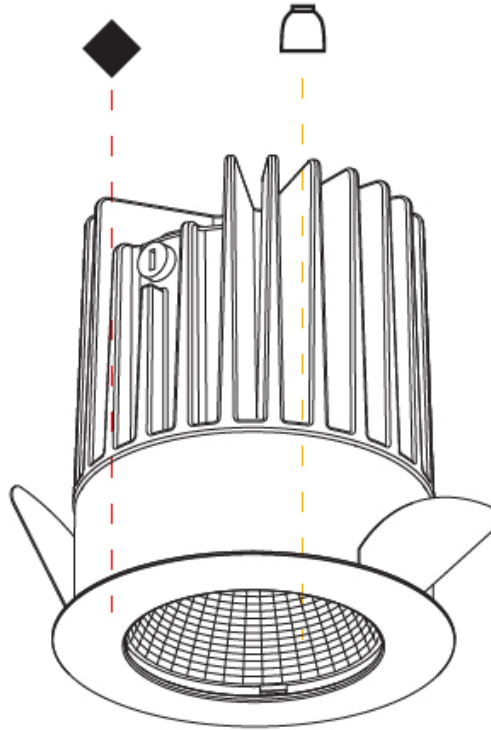

OIKO STANDARD RECESSED

A35714-

PROJECT

TYPE

SPECIFIER

QUANTITY

DATE

A