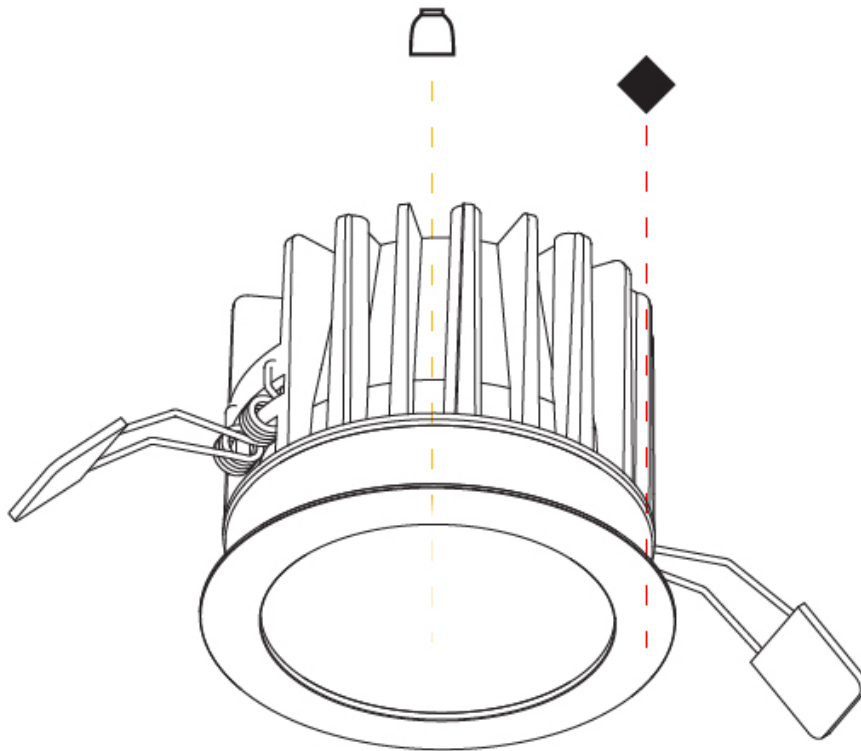

OIKO STANDARD RECESSED

A35720-

PROJECT	_____
TYPE	_____
SPECIFIER	_____
QUANTITY	_____
DATE	_____

A