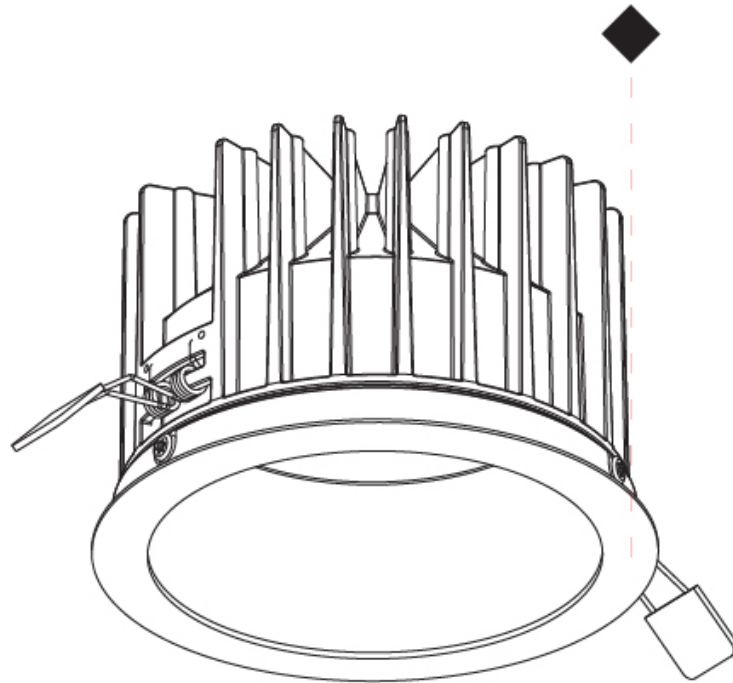

OIKO WIDE RECESSED

A37878-

PROJECT

TYPE

SPECIFIER

QUANTITY

DATE

A